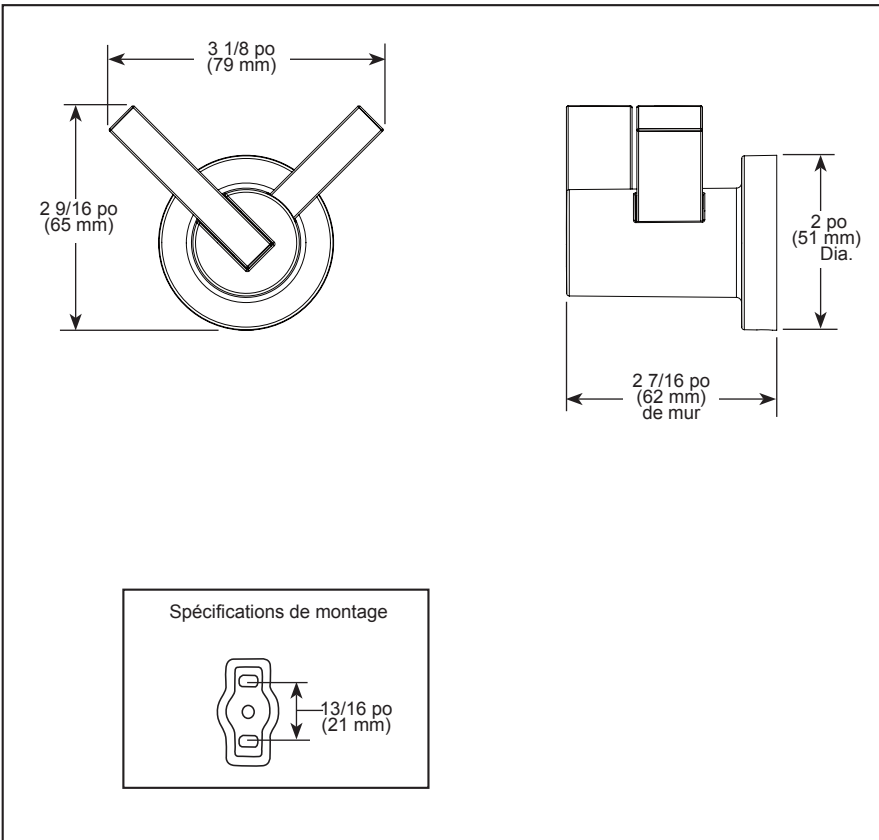

ACCESSOIRES

- Collection Litze^{MD} pour salle de bain
- Crochet double pour peignoirs

SPÉCIFICATIONS STANDARDS :

- Il est préférable de placer de blocage en bois derrière toutes les surfaces murales. Si le blocage en bois n'est pas disponible, essayez de trouver un montant en bois pour fixer cet accessoire.
- Quincaillerie et gabarit d'installation inclus avec le produit.
- Remarque : Les ancrages en plastique, les vis, les boulons à bascule et les supports de montage sont inclus avec la quincaillerie d'installation.

GARANTIE

- Pièces et finition – Garantie à vie limitée; ou pour les clients commerciaux, 10 ans pour les résidences multifamiliales (appartements et condominiums) et 5 ans pour tout autre usage commercial, dans tous les cas à compter de la date de réception du produit par l'acheteur initial ou son représentant autorisé (installateur, etc.).
- Veuillez consulter fr.brizofaucet.ca pour tous les détails de notre garantie limitée.

▲ Désigner le suffixe de finition approprié