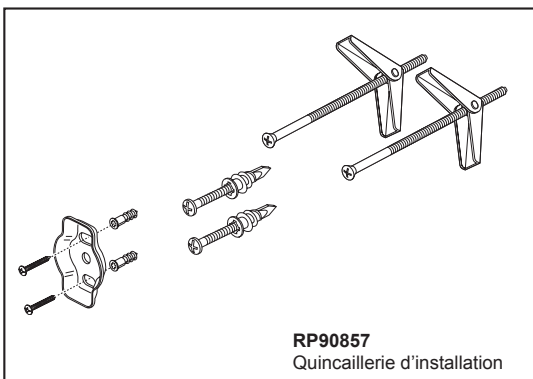

ACCESSOIRES

- Collection Litze^{MD} pour salle de bain
- Crochet double pour peignoirs

SPÉCIFICATIONS STANDARDS :

- Il est préférable de placer de blocage en bois derrière toutes les surfaces murales. Si le blocage en bois n'est pas disponible, essayez de trouver un montant en bois pour fixer cet accessoire.
- Quincaillerie et gabarit d'installation inclus avec le produit.
- Remarque : Les ancrages en plastique, les vis, les boulons à bascule et les supports de montage sont inclus avec la quincaillerie d'installation.

GARANTIE

- Pièces et finition – Garantie à vie limitée; ou pour les clients commerciaux, 10 ans pour les résidences multifamiliales (appartements et condominiums) et 5 ans pour tout autre usage commercial, dans tous les cas à compter de la date de réception du produit par l'acheteur initial ou son représentant autorisé (installateur, etc.).
- Veuillez consulter fr.brizofaucet.ca pour tous les détails de notre garantie limitée.

▲ Désigner le suffixe de finition approprié