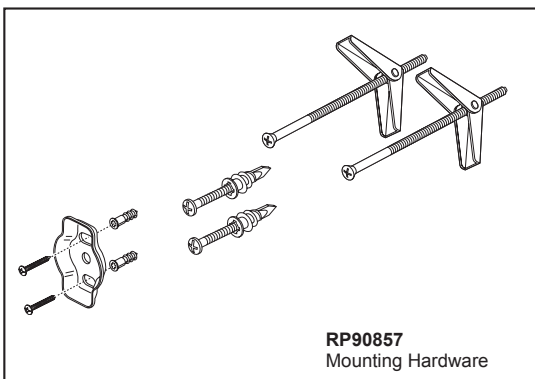

BRIZO®

ACCESSORIES

- Litze® Bath Collection
- Double Robe Hook

STANDARD SPECIFICATIONS:

- Wood blocking is preferable behind all wall surfaces. If wood blocking is not available, try finding a wood stud to anchor this accessory.
- Mounting hardware and mounting instructions included with product.
- Note: Plastic anchors, screw, toggle bolts, and mounting brackets are included with the mounting hardware.

WARRANTY

- Parts and Finish – Lifetime limited warranty; or for commercial purchasers, 10 years for multi-family residential (apartments and condominiums) and 5 years for all other commercial uses, in each case from the date the product is received by the original purchaser or their authorized representative (installation contractor, etc.).
- Please go to www.brizo.com for the complete details of our limited warranty.

▲ Designate proper finish suffix

Brizo Kitchen & Bath Company reserves the right (1) to make changes in specifications and materials, and (2) to change or discontinue models, both without notice or obligation. Dimensions are for reference only. See current full-line price book or www.brizo.com for finish options and product availability.

Brizo Kitchen & Bath Company

55 E. 111th Street, Carmel, Indiana 46280
350 South Edgeware Road, St. Thomas, ON N5P 4L1
© 2026 Brizo Kitchen & Bath Company