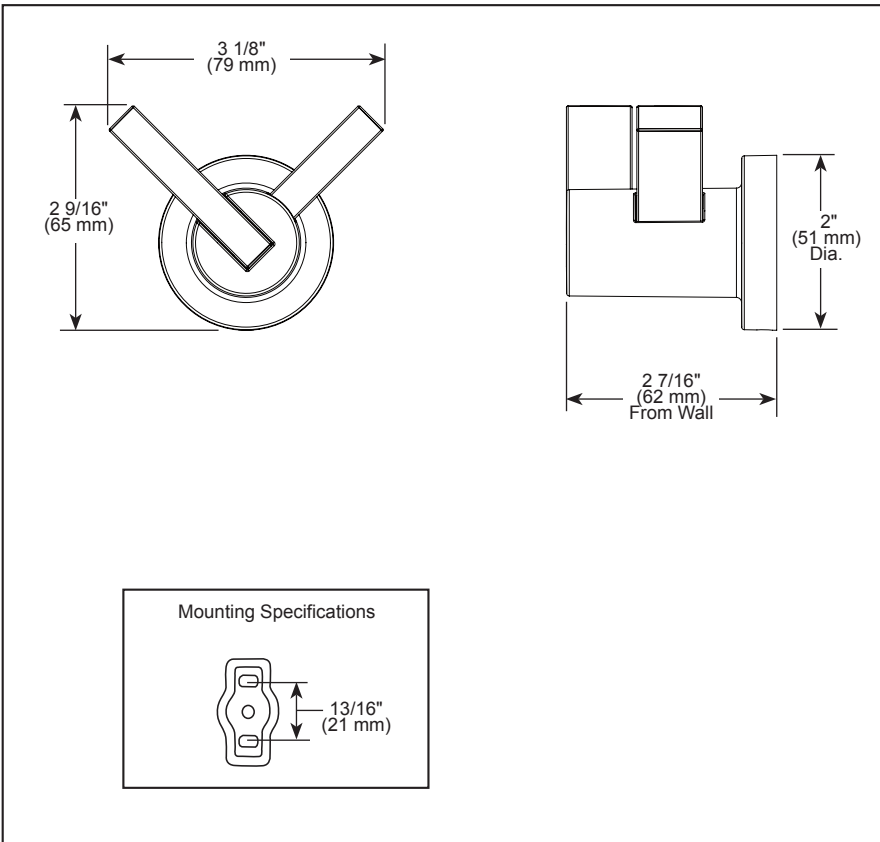

BRIZO®

ACCESSORIES

- Litze® Bath Collection
- Double Robe Hook

STANDARD SPECIFICATIONS:

- Wood blocking is preferable behind all wall surfaces. If wood blocking is not available, try finding a wood stud to anchor this accessory.
- Mounting hardware and mounting instructions included with product.
- Note: Plastic anchors, screw, toggle bolts, and mounting brackets are included with the mounting hardware.

WARRANTY

- Parts and Finish – Lifetime limited warranty; or for commercial purchasers, 10 years for multi-family residential (apartments and condominiums) and 5 years for all other commercial uses, in each case from the date the product is received by the original purchaser or their authorized representative (installation contractor, etc.).
- Please go to www.brizo.com for the complete details of our limited warranty.

▲ Designate proper finish suffix

Brizo Kitchen & Bath Company reserves the right (1) to make changes in specifications and materials, and (2) to change or discontinue models, both without notice or obligation. Dimensions are for reference only. See current full-line price book or www.brizo.com for finish options and product availability.

Brizo Kitchen & Bath Company

55 E. 111th Street, Carmel, Indiana 46280
350 South Edgeware Road, St. Thomas, ON N5P 4L1
© 2026 Brizo Kitchen & Bath Company